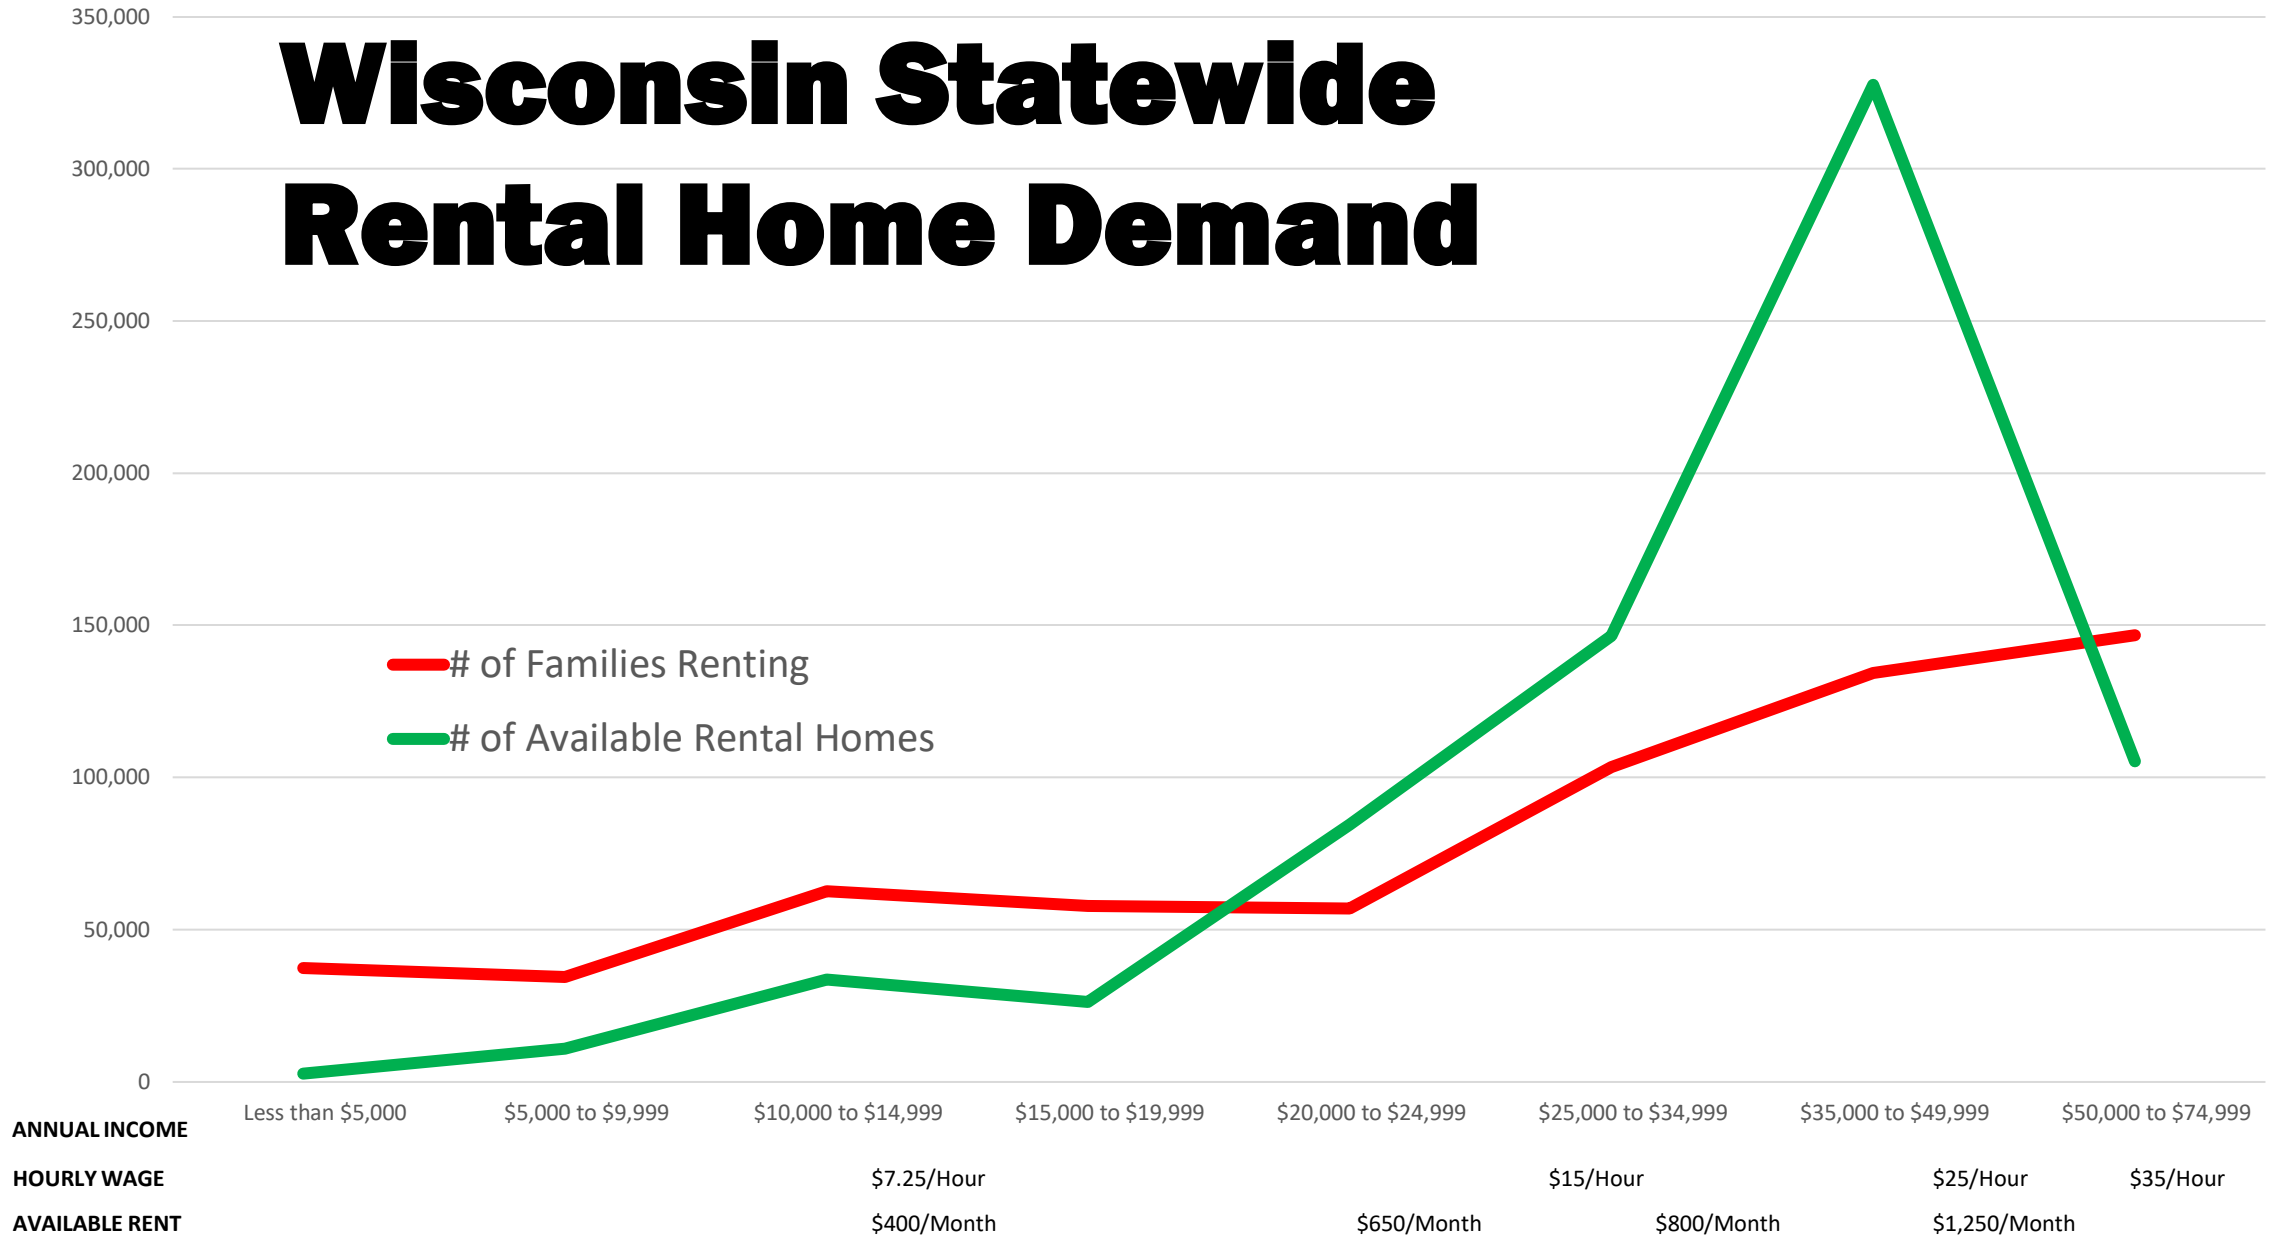

Wisconsin Statewide Rental Home Demand

Source: 2019 ACS 1-Year Data Tables B25063 Gross Rent & B25118 Tenure by Household Income

Wisconsin Statewide Rental Home Demand

Source: 2019 ACS 1-Year Data Tables B25063 Gross Rent & B25118 Tenure by Household Income