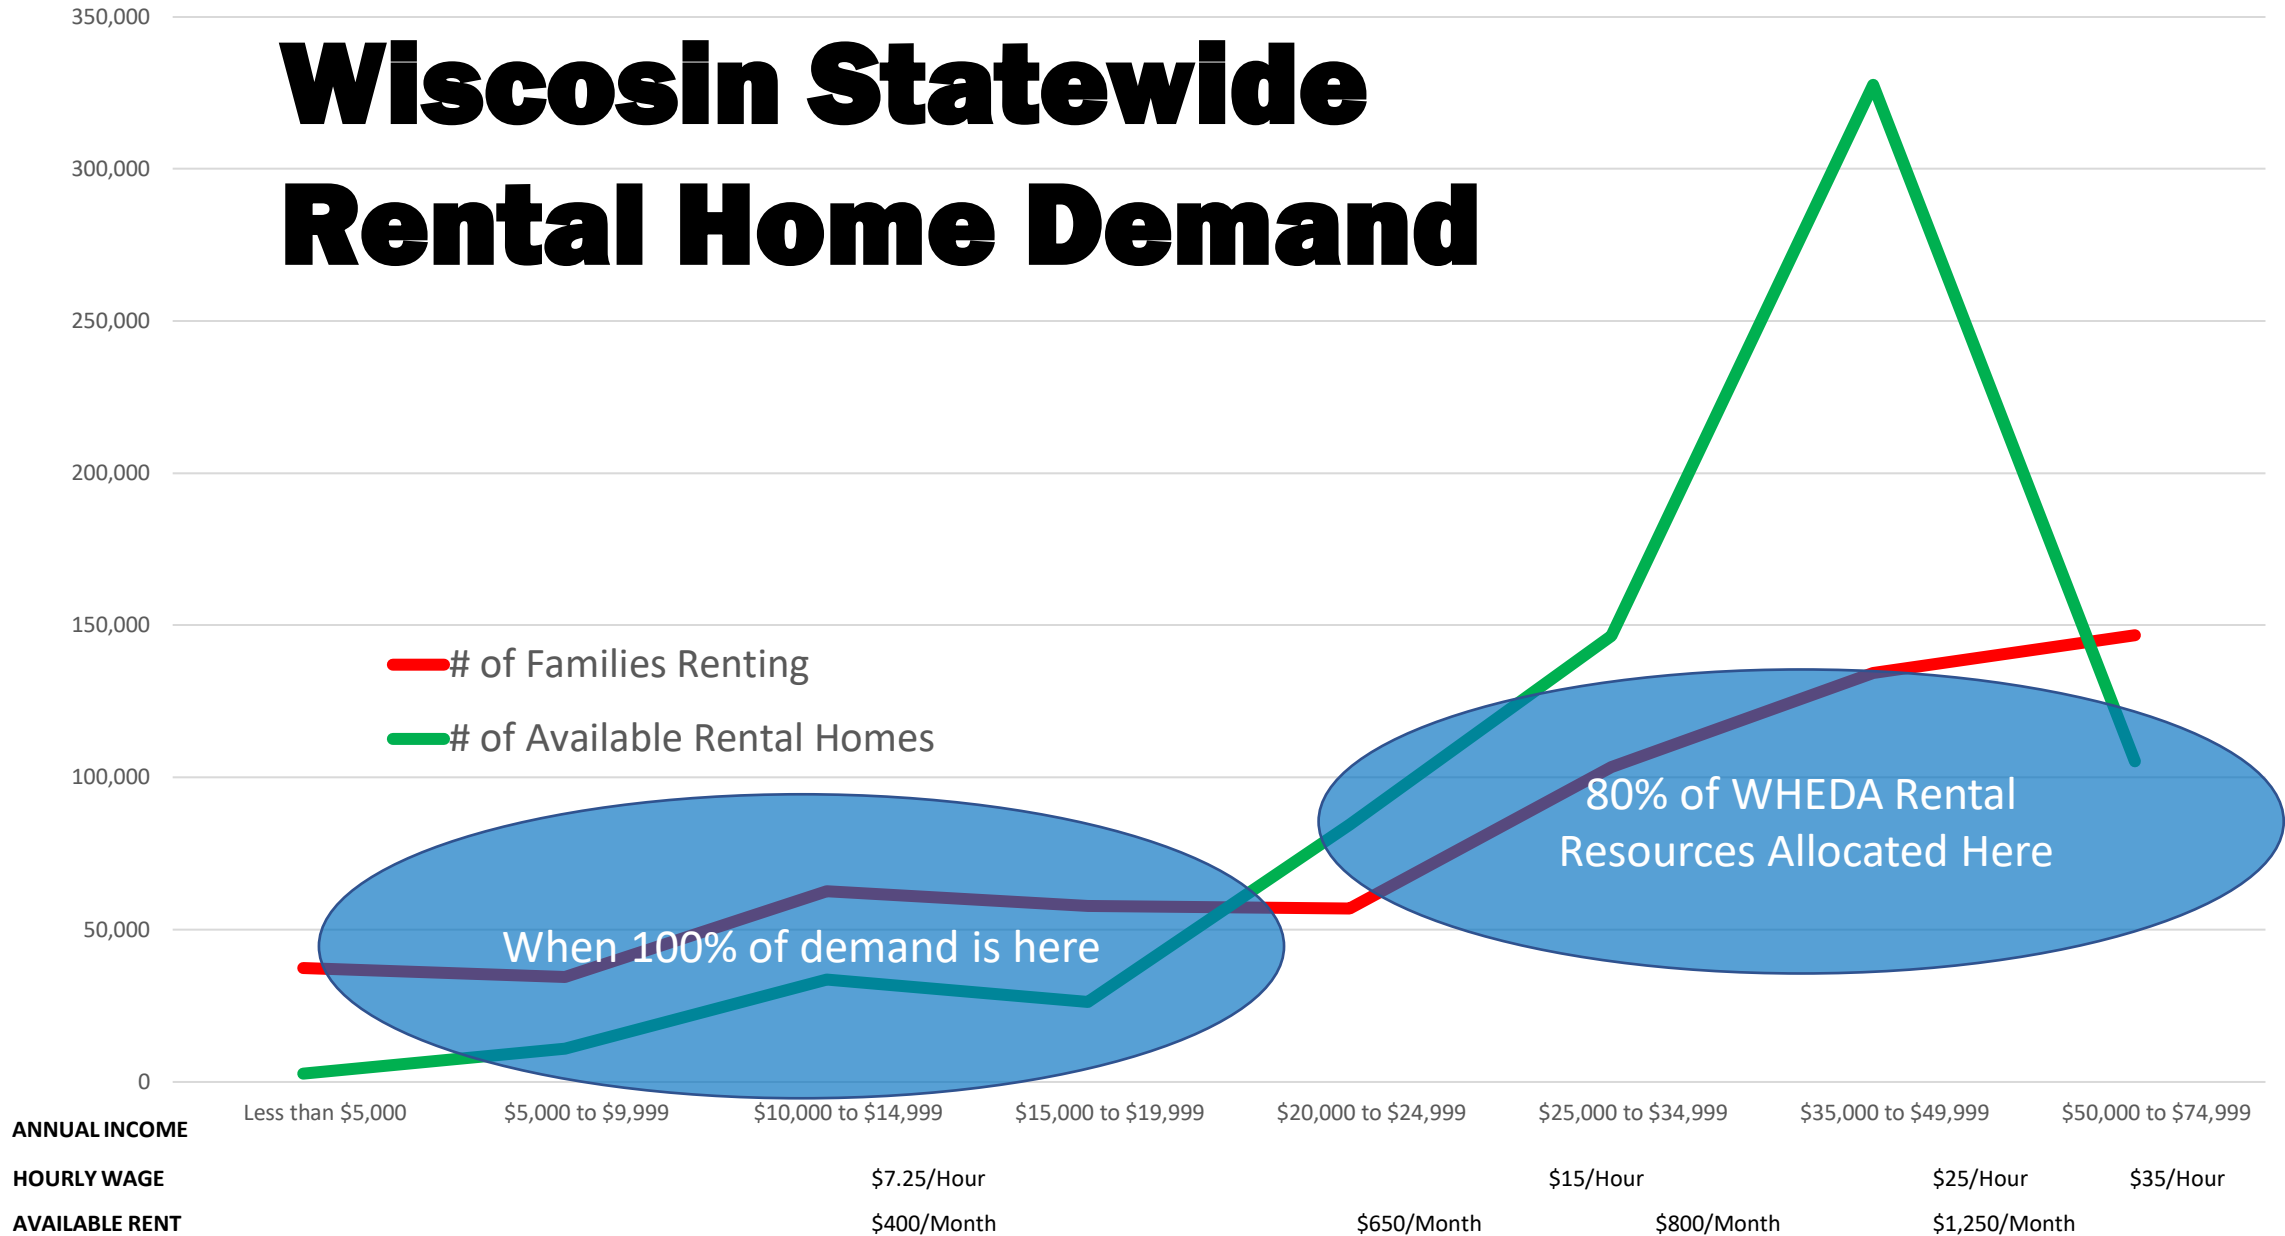

Wisconsin Statewide Rental Home Demand

Source: 2019 ACS 1-Year Data Tables B25063 Gross Rent & B25118 Tenure by Household Income

Wisconsin Statewide Rental Home Demand

Source: 2019 ACS 1-Year Data Tables B25063 Gross Rent & B25118 Tenure by Household Income